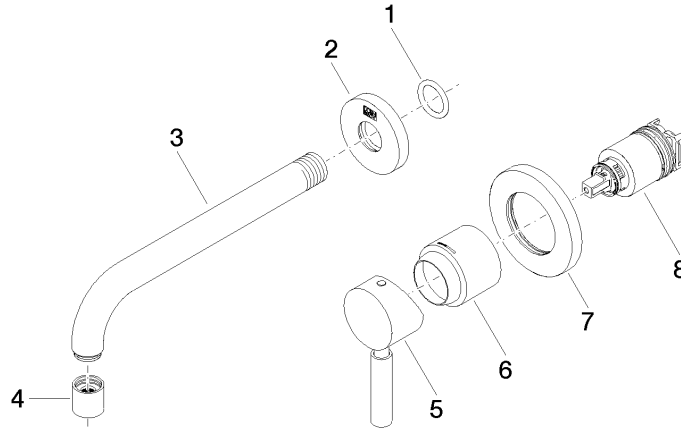

**EDITION PRO Wall-mounted single-lever basin mixer without pop-up waste -
Chrome**

36 812 626

- 200mm projection
- fixed spout
- circular, air-enriched flow
- hole diameter spout 37 mm
- hole diameter single-lever mixer 57 mm
- rosette for spout Ø 55mm
- rosette for mixer Ø 78mm
- max. flow 7 l/min
- lead-free

	Chrome	36 812 626-00
	Matte Black	36 812 626-33
	Brushed Chrome	36 812 626-93

Required miscellaneous

EDITION PRO Concealed wall-mounted single-lever mixer mixer on right - 35 870 970 90
 •max. recess depth 95 mm
 •min. recess depth 80 mm

**EDITION PRO Wall-mounted single-lever basin mixer without pop-up waste -
Chrome**

36 812 626
mm [inches]

Flow rate chart

Certificates

WRAS_2107048. LGA_9280.

**EDITION PRO Wall-mounted single-lever basin mixer without pop-up waste -
Chrome**

36 812 626

Spare parts list

No.	Item Number	Name	Quantity used	Delivery time
1	90 14 10 026 00 90	seal	1	2
2	09 27 22 503-00	rosette	1	10
3	04 28 22 116 10-00	spout	1	10
4	90 23 01 019 00-00	aerator	1	10
5	90 20 62 040 00-00	handle	1	10
6	09 11 02 522-00	cover	1	10
7	90 27 62 011 00-00	rosette	1	10
8	90 15 05 064 01 90	cartridge	1	2