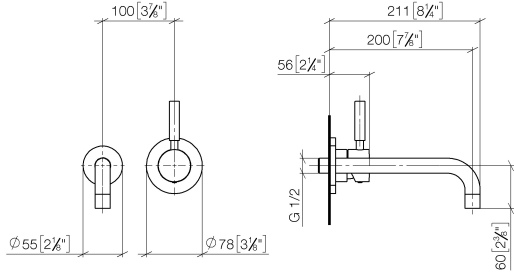

**EDITION PRO Wall-mounted single-lever basin mixer without pop-up waste -
Chrome**

36 812 626

- 200mm projection
- fixed spout
- circular, air-enriched flow
- hole diameter spout 37 mm
- hole diameter single-lever mixer 57 mm
- rosette for spout Ø 55mm
- rosette for mixer Ø 78mm
- max. flow 7 l/min
- lead-free

	Chrome	36 812 626-00
	Matte Black	36 812 626-33
	Brushed Chrome	36 812 626-93

Required miscellaneous

EDITION PRO Concealed wall-mounted single-lever mixer mixer on right - 35 870 970 90
 •max. recess depth 95 mm
 •min. recess depth 80 mm

**EDITION PRO Wall-mounted single-lever basin mixer without pop-up waste -
Chrome**

36 812 626
mm [inches]

Flow rate chart

Certificates

WRAS_2107048. LGA_9280.

**EDITION PRO Wall-mounted single-lever basin mixer without pop-up waste -
Chrome**

36 812 626

Spare parts list

No.	Item Number	Name	Quantity used	Delivery time
1	90 14 10 026 00 90	seal	1	2
2	09 27 22 503-00	rosette	1	10
3	04 28 22 116 10-00	spout	1	10
4	90 23 01 019 00-00	aerator	1	10
5	90 20 62 040 00-00	handle	1	10
6	09 11 02 522-00	cover	1	10
7	90 27 62 011 00-00	rosette	1	10
8	90 15 05 064 01 90	cartridge	1	2